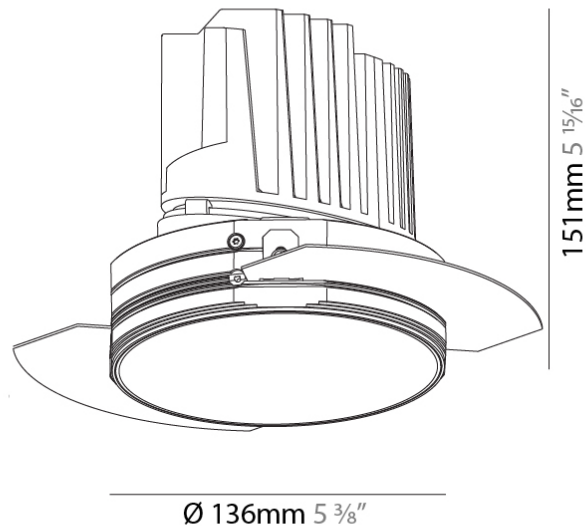

ELECTRICAL

Lamp Type: LED (Zhaga Standard)
Input Wattage (W): 28
Total Output Wattage (W): 26.4
Dimming: Tri-Mode (Non-Dimming and Phase Dimming (120Vac only) and 0-10V Dimming)
Driver Included: No
Driver Location: Recessed Housing
Driver Type: Constant Current - Universal
Driver Class: Class 2
Housing: See components
Input Voltage (V): 120 - 277
Constant Current (MA): 700

LED

Number of LEDs: 1
Color Temperature (°K): 2700 / 3000 / 3500 / 4000
Max. Delivered Lumen (lm): 2156 / 2244 / 2377 / 2425
Nominal Lumen (lm): 2909 / 3028 / 3208 / 2373
CRI: >90 CRI
Lamp Life (hrs): 50000
Upon Request: RGB-W Tunable White Special Color Temperature Special LED

OPTICAL

Reflector°: 18 / 34
Optic°: Lens Pack - No Lens / Linear Spread Lens / Honeycomb / Spread Lens
Adjustability: Fixed
Upon Request: Special Beam Angles

RATINGS AND CERTIFICATIONS

382, F 416-247-9319, www.zaneen.com

Not to be used in conjunction with other products. This is the end of the existing Model #. For assistance on 'custom' specifications, contact zteam@zaneen.com. In a constant effort to supply the best product, we reserve the right to change specifications or materials without notice. The most recent specification sheets are found at zaneen.com

IP rating: IP20