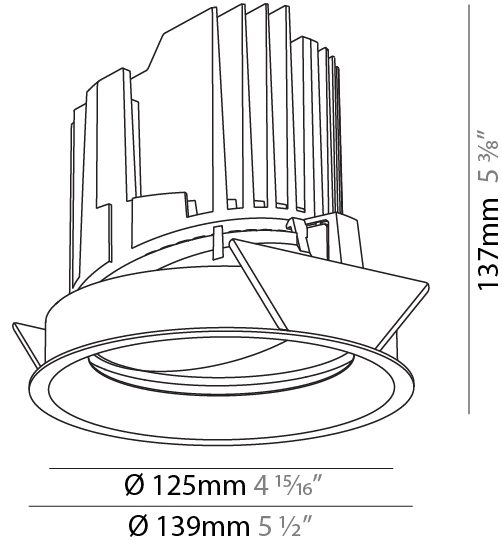

GENERAL

Series: Bioniq
 Subseries: Bioniq Round Adjustable
 Brand: Prolicht
 Division: Architectural
 Mounting Type: Recessed
 Mounting Location: Ceiling
 Subcategory: Downlight

PHYSICAL

Shape: Round
 Diameter (mm): 139
 Diameter (in): 5 1/2
 Height (mm): 137
 Height (in): 5 3/8
 Ceiling Thickness (mm): 10 / 12.5 / 15
 Ceiling Thickness (in): 3/8 or 1/2 or 9/16
 Min. Recessing Depth (mm): 150
 Min. Recessing Depth (in): 5 7/8
 Light Distribution: Adjustable / Downlight
 Weight (kg): 0.836
 Weight (lbs): 1.84
 Fixture Finish: SSR / BKV / CWI / CRY / HAB / UFT / ITA / RUA / FTG / MYG / LOD / PUS / FRO / FUP / KIA / POP / BLS / SPG / MEY / GOH / GUM / CHC / COM / ABZ / JAG / OBR / MOS / ROR
 Fixture Material: Aluminum Die Cast
 Cut-out Measurements: 130mm / 5 1/8"

OPTICAL

Reflector°: 18 / 38
 Optic°: Lens Pack - No Lens / Linear Spread Lens / Honeycomb / Spread Lens
 Adjustability: Rotational 355°; Tilt 30°

RATINGS AND CERTIFICATIONS

Certified By: Certified for North American Standards
 IP rating: IP20
 Zaneen Group Inc. © 2024, T 1800-388-3382, F 416-247-9319, www.zaneen.com