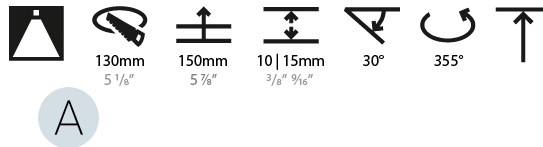

OPTICAL

Reflector°: 18 / 38
 Optic°: Lens Pack - No Lens / Linear Spread Lens / Honeycomb / Spread Lens
 Adjustability: Rotational 355°; Tilt 30°

RATINGS AND CERTIFICATIONS

Certified By: Certified for North American Standards
 IP rating: IP20
 Zaneen Group Inc. © 2024, T 1800-388-3382, F 416-247-9319, www.zaneen.com