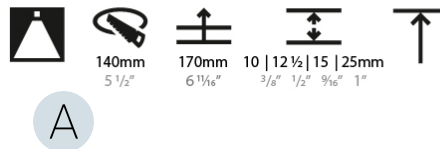

ELECTRICAL

Lamp Type: LED (Zhaga Standard)
Input Wattage (W): 28
Total Output Wattage (W): 26.4
Dimming: Tri-Mode (Non-Dimming and Phase Dimming (120Vac only) and 0-10V Dimming)
Driver Included: No
Driver Location: Recessed Housing
Driver Type: Constant Current - Universal
Driver Class: Class 2
Housing: See components
Input Voltage (V): 120 - 277
Constant Current (MA): 700

LED

Number of LEDs: 1
Color Temperature (°K): 2700 / 3000 / 3500 / 4000
Max. Delivered Lumen (lm): 2156 / 2244 / 2377 / 2425
Nominal Lumen (lm): 2909 / 3028 / 3208 / 2373
CRI: >90 CRI
Lamp Life (hrs): 50000
Upon Request: RGB-W Tunable White Special Color Temperature Special LED

OPTICAL

Reflector°: 18 / 34
Optic°: Lens Pack - No Lens / Linear Spread Lens / Honeycomb / Spread Lens
Adjustability: Fixed
Upon Request: Special Beam Angles

RATINGS AND CERTIFICATIONS

382, F 416-247-9319, www.zaneen.com

Not to be used in conjunction with other products. This is the end of the existing Model #. For assistance on 'custom' specifications, contact zteam@zaneen.com. In a constant effort to supply the best product, we reserve the right to change specifications or materials without notice. The most recent specification sheets are found at zaneen.com

IP rating: IP20